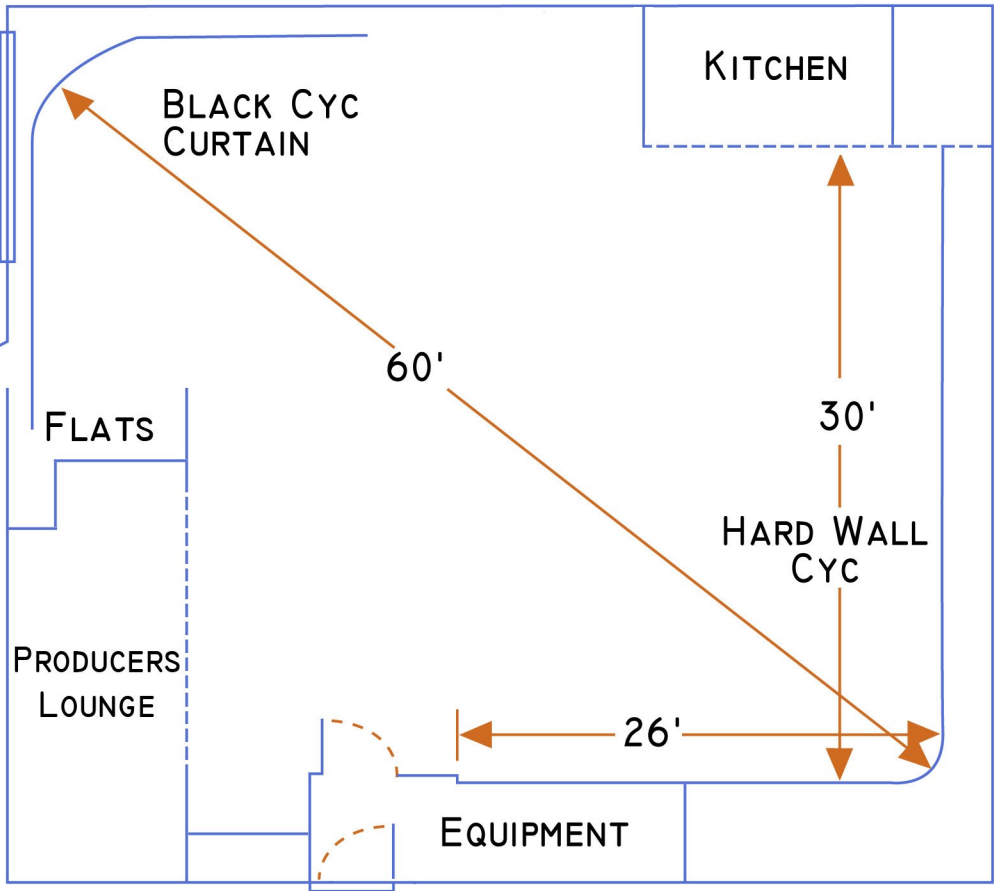

South Coast Film and Video Studio Layout

12'x12' OVERHEAD GARAGE DOOR

50'

160 AMPS-110 VAC POWER/DOUBLE WALL INSULATED